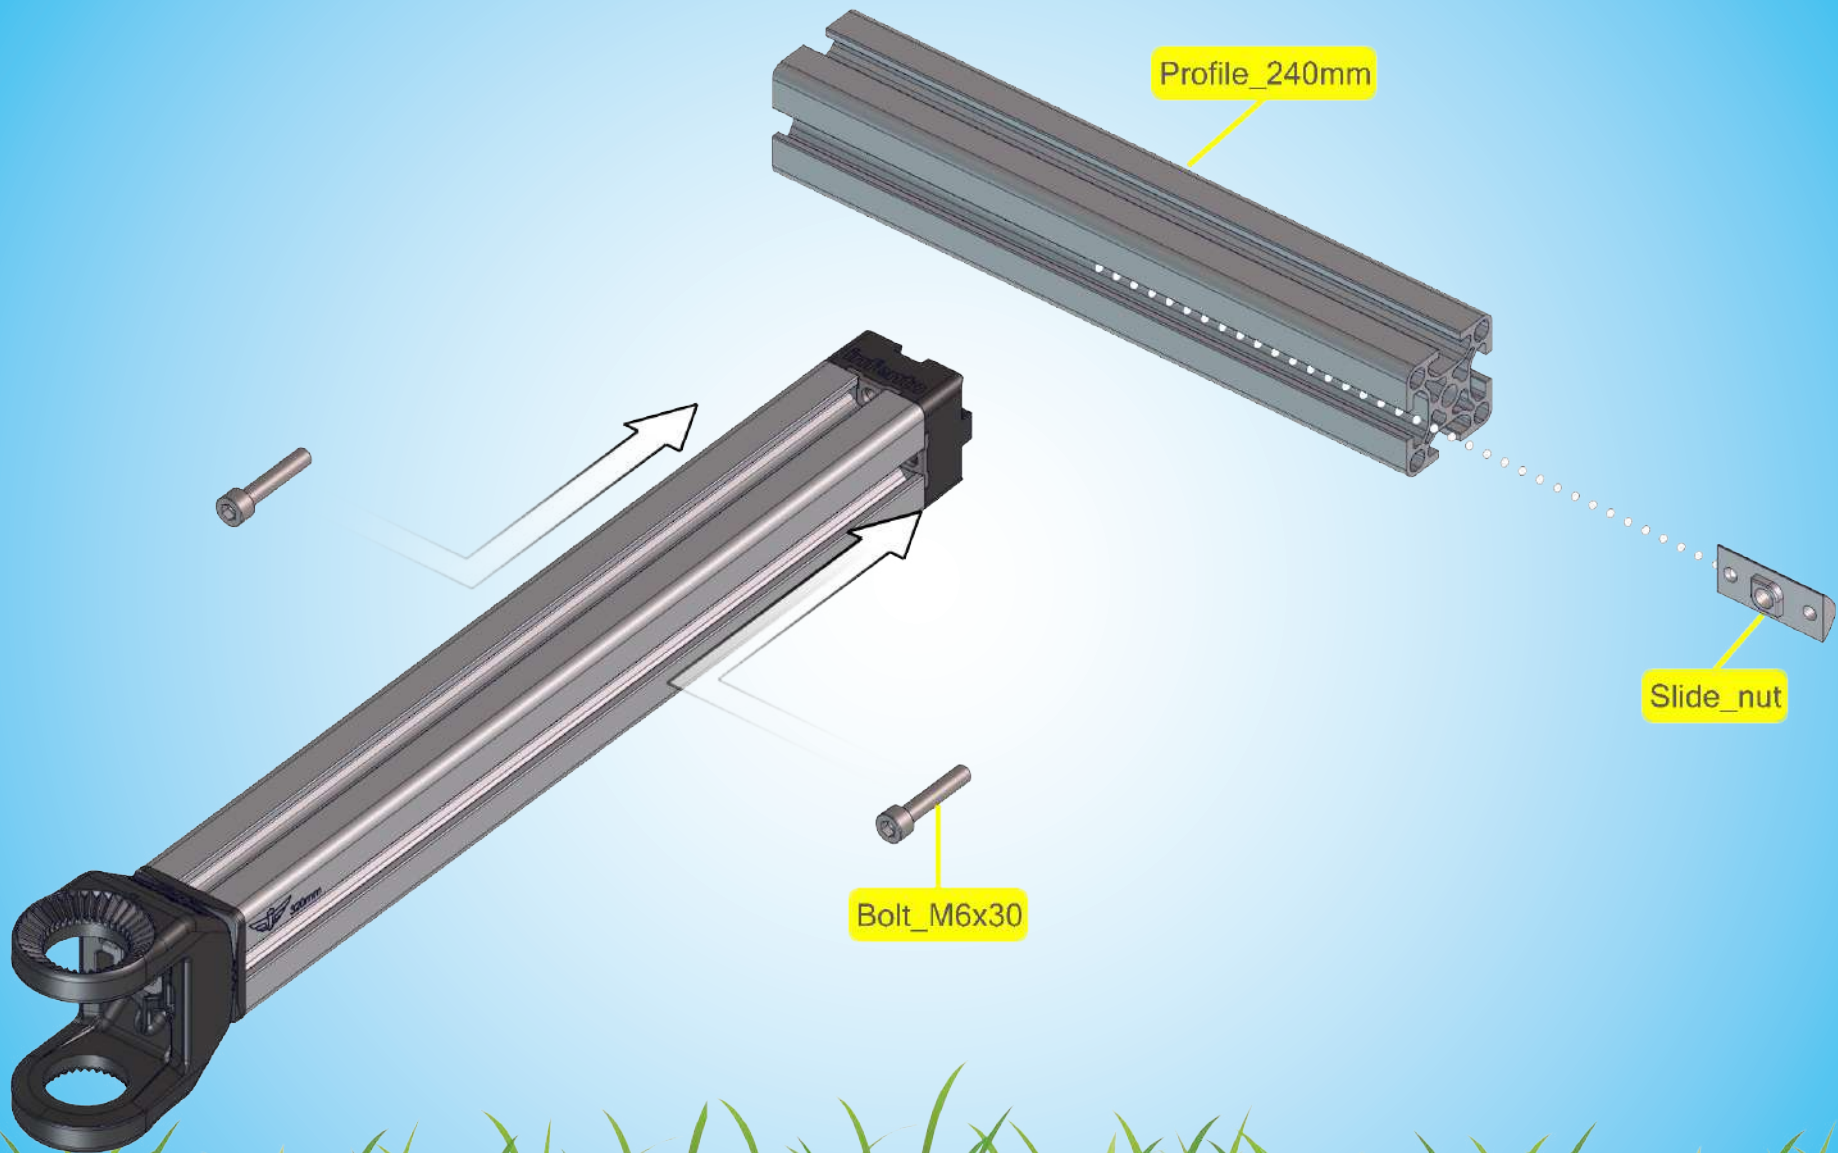

Age 8+

69 kg | 153 lbs

118 cm - 166 cm
47 inch - 66 inch

LEVEL

1 h

WAVEBOARD^{G1}

Bolt_M8x25

Profile_320mm

Bolt_M8x25

Profile_240mm

Bolt_M6x30

Slide_nut

Bolt_M8x25

Locknut M8

Washer M8-24

Washer M8-16