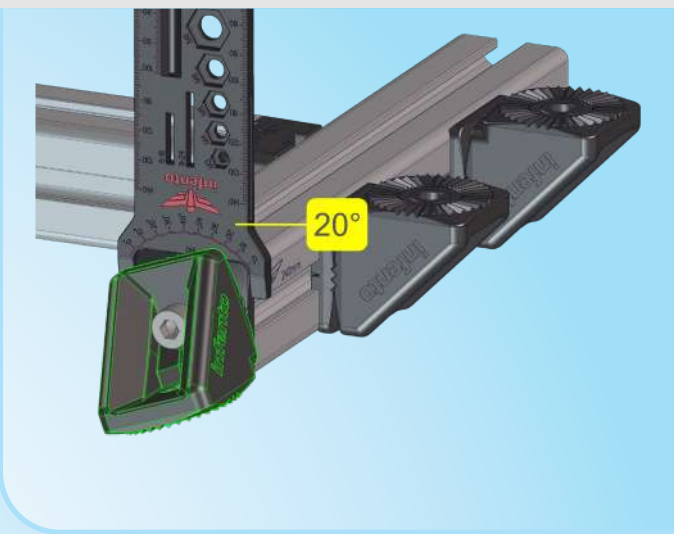

Age 8+

69 kg | 153 lbs

118 cm - 166 cm
47 inch - 66 inch

LEVEL

1 h

WAVEBOARD^{G1}

Bolt_M8x25

Profile_320mm

Bolt_M8x25

Profile_240mm

Bolt_M6x30

Slide_nut

Bolt_M8x25

Locknut M8

Washer M8-24

Washer M8-16