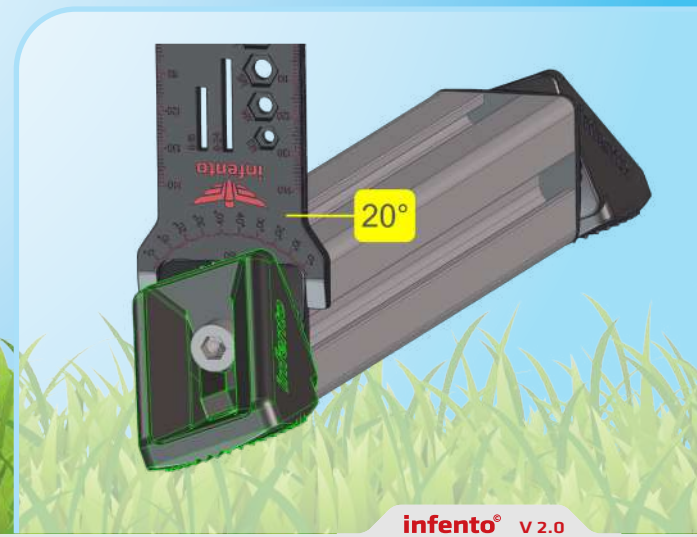

Bolt_M8x25