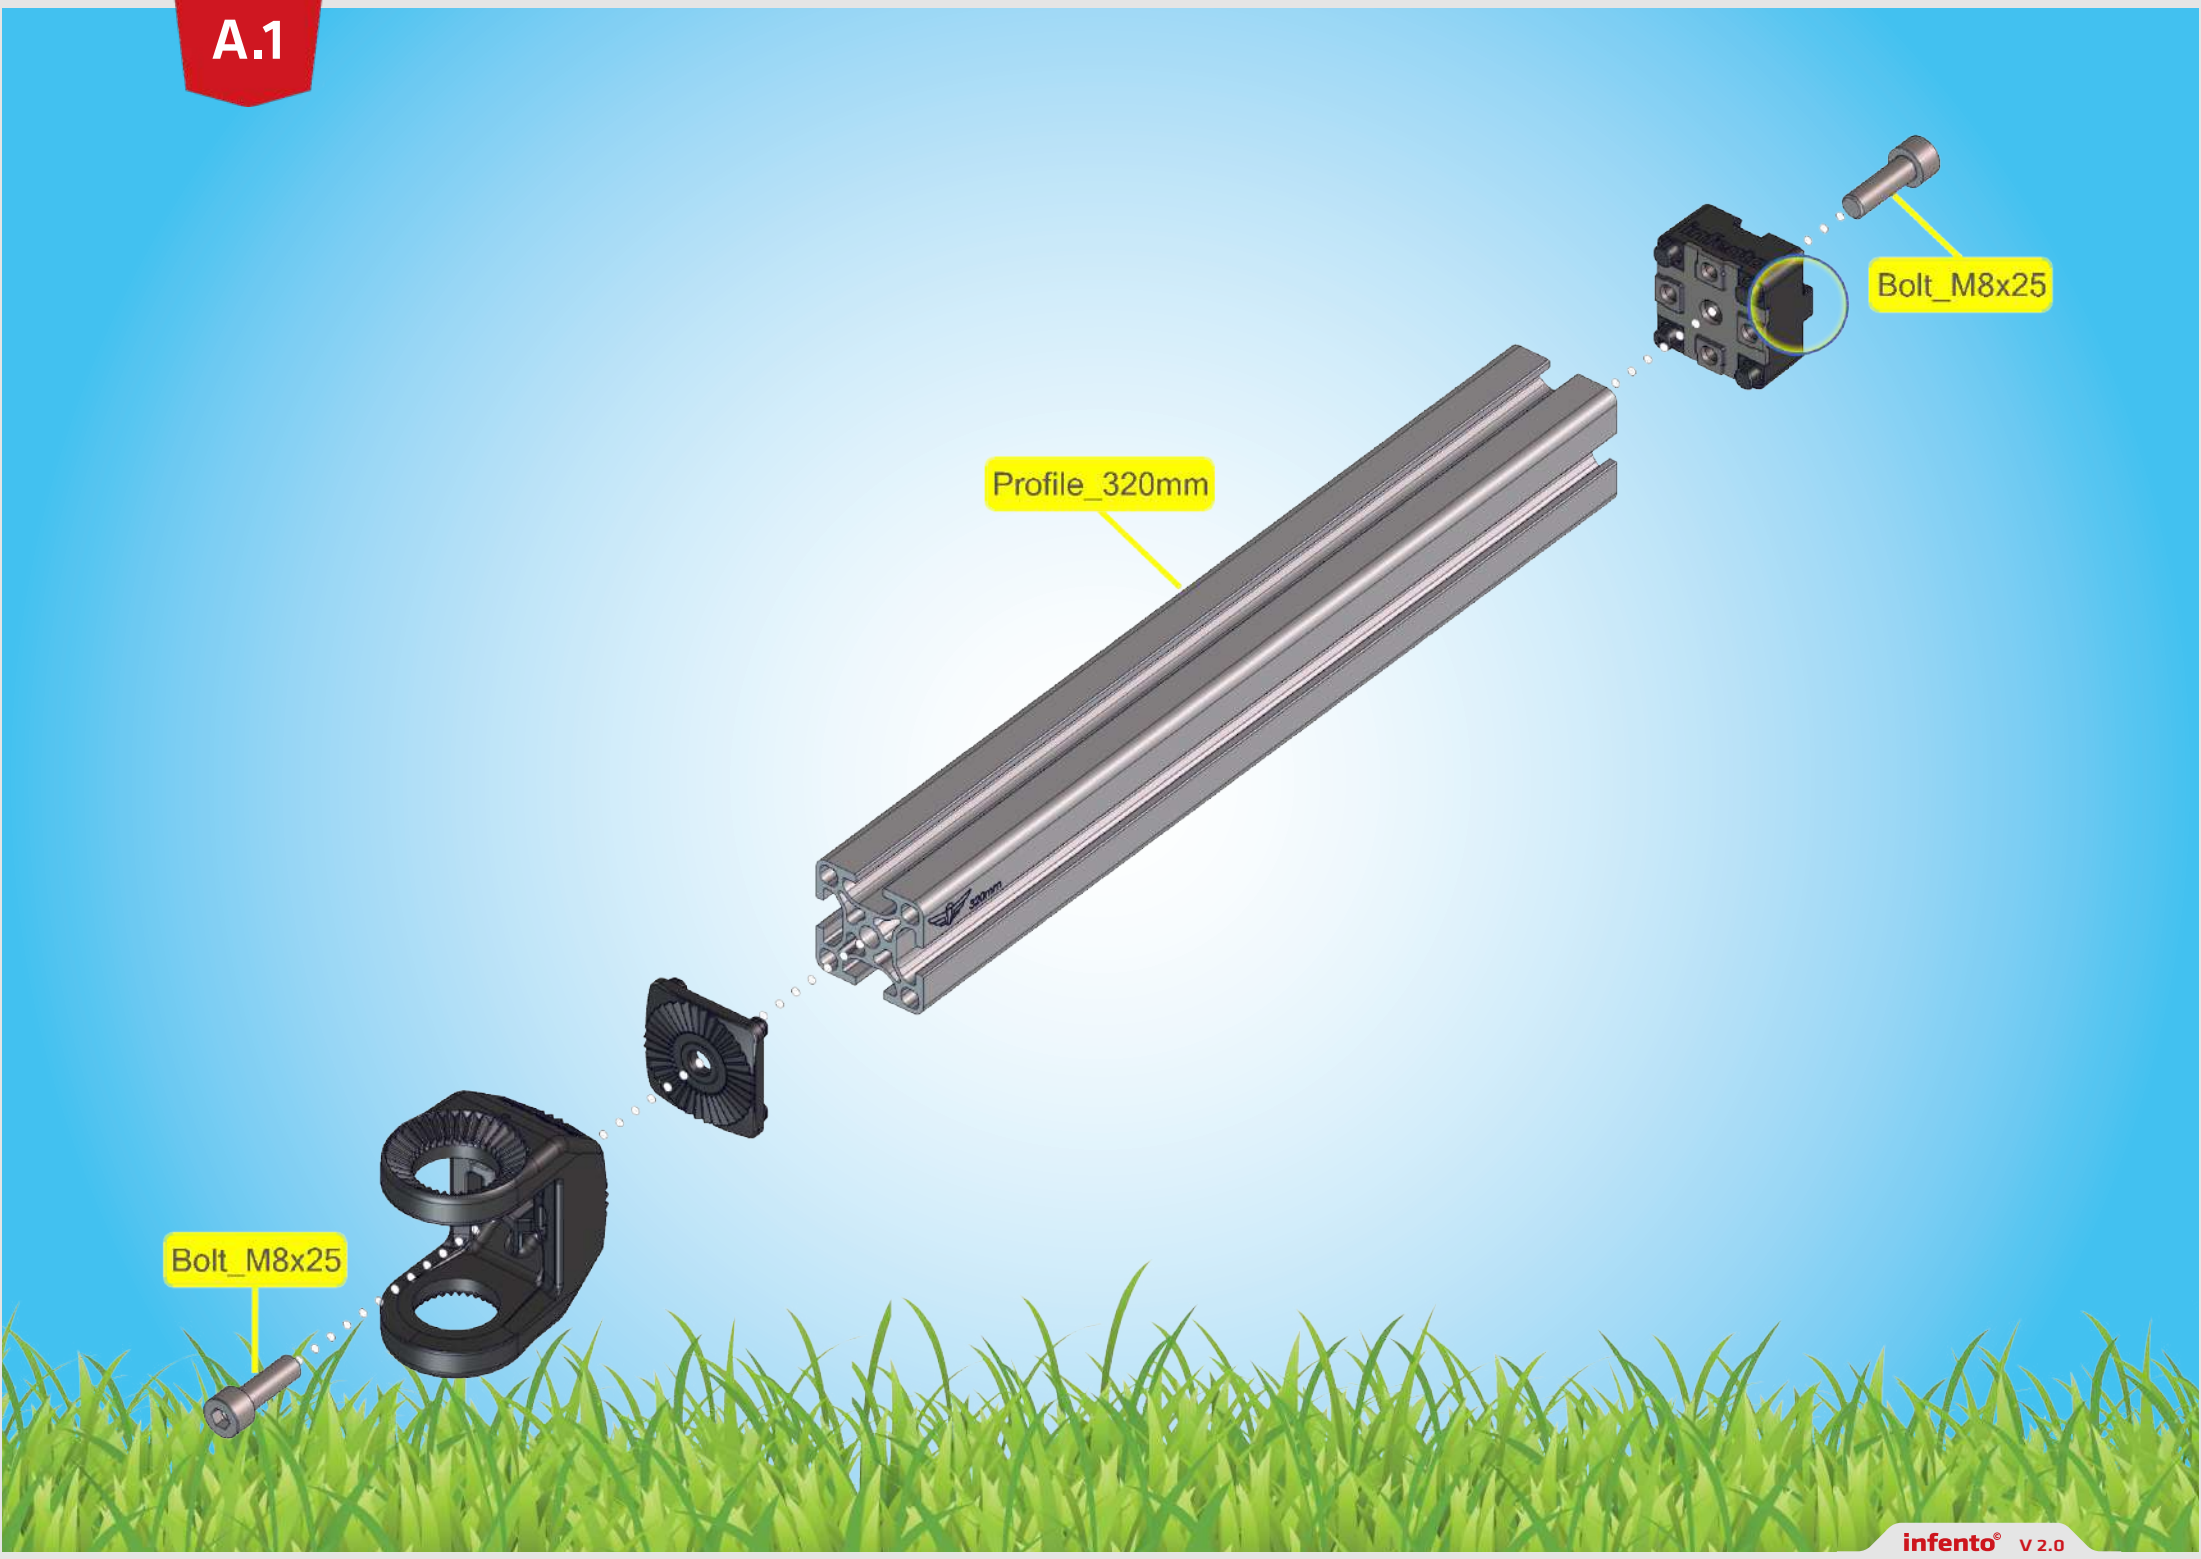

Bolt_M8x25

Profile_320mm

Bolt_M8x25