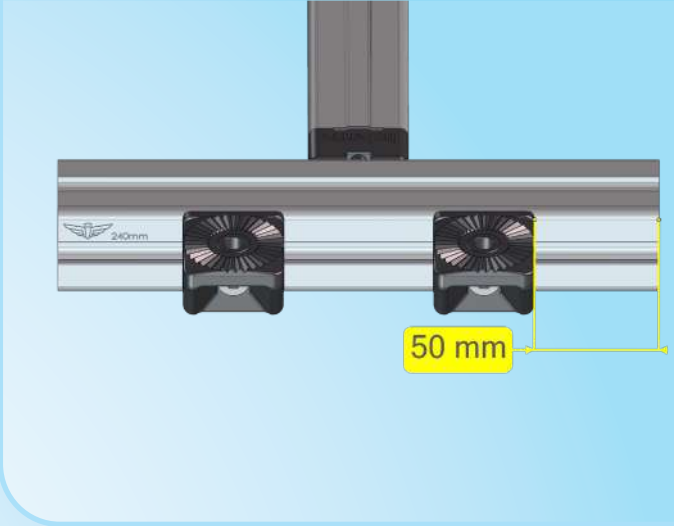

Age 8+

69 kg | 153 lbs

118 cm - 166 cm
47 inch - 66 inch

LEVEL

1 h

WAVEBOARD^{G1}

Bolt_M8x25

Profile_320mm

Bolt_M8x25

Profile_240mm

Bolt_M6x30

Slide_nut

Bolt_M8x25

Locknut M8

Washer M8-24

Washer M8-16