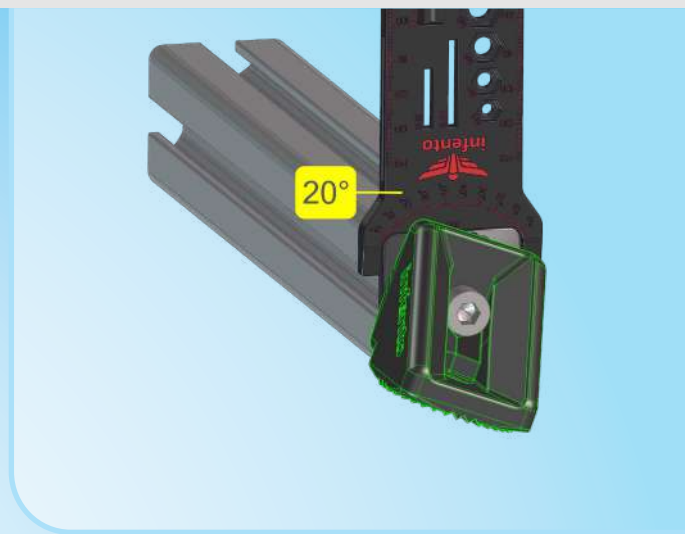

B.1

Bolt_M8x25