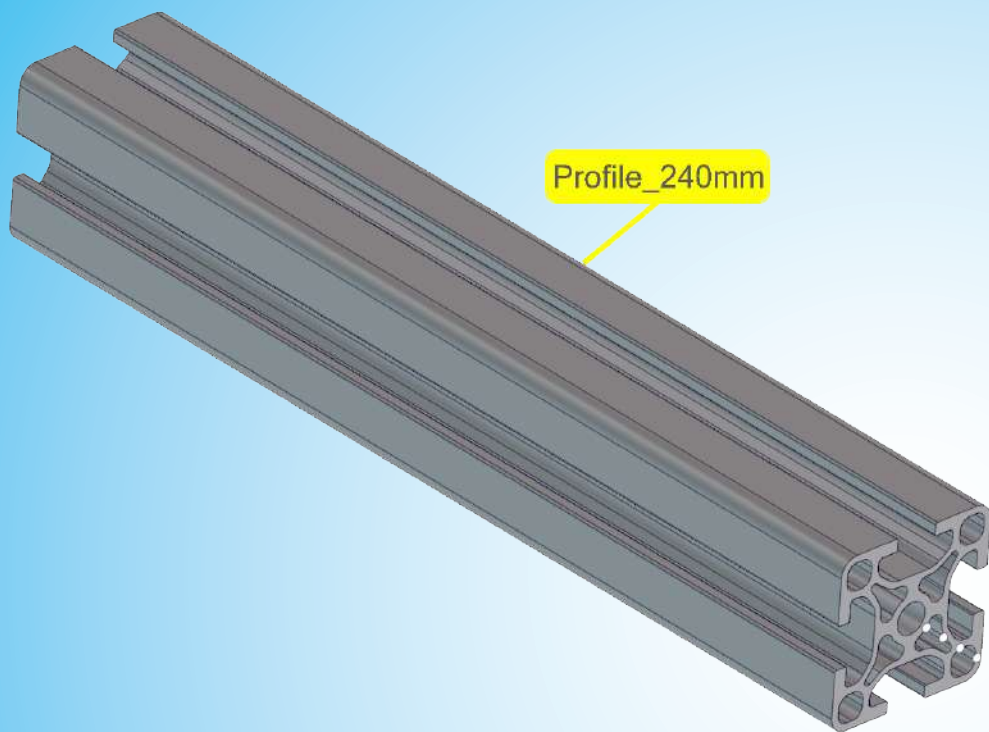

Age 8+

69 kg | 153 lbs

118 cm - 166 cm
47 inch - 66 inch

LEVEL

1 h

WAVEBOARD^{G1}

Bolt_M8x25

Profile_320mm

Bolt_M8x25

Profile_240mm

Bolt_M6x30

Slide_nut

Bolt_M8x25

Locknut M8

Washer M8-24

Washer M8-16

Bolt_M8x60

B.1

Bolt_M8x25

Bolt_M8x25

Bolt_M8x20

Locknut M8

Bolt_M8x45

Bolt_M8x40